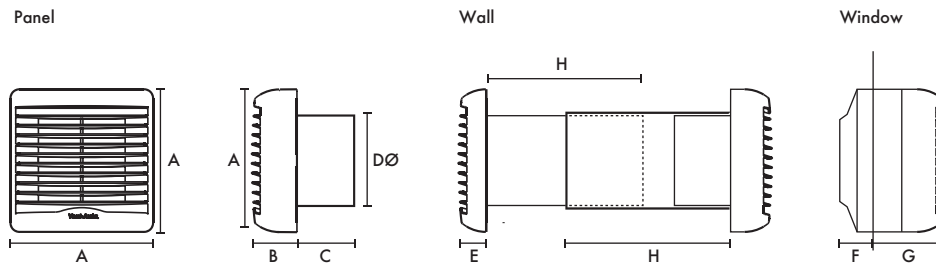

Model	Stock Ref
XHT	251510
SVXHT	258512

Accessories

Model	Stock Ref
Window Kit	254101
Wall Kit White	254102
Wall Kit Brown	254100
Anti-Tamper Window Kit	443234

Dimensions (mm)

A	B	C	DØ	E	F	G	H
146	47	53	98	31	31	74	200

Weight 0.55kg

Fixing hole diameter 105mmØ (Panel & Window), 117mmØ (Wall). Transformer (WxHxD) 147x86x65.

Performance Guide - Panel Models

Extract performance

Model	m ³ /h	l/s	Watts	Sound dB(A) @ 3m
VA100LP	107	30	13	36
VA100LT	107	30	15	36
VA100XP	107	30	15	36
VA100XT	107	30	18	36
VA100LHP	107	30	16	36
VA100XHP	107	30	18	36
VA100XHT	107	30	18	36
VA100SVL	83	23	16	36
VA100SVX	83	23	18	36
VA100SVXT/XHP/XHT/XP	83	23	20	36
VA100SVLHP	83	23	18	36