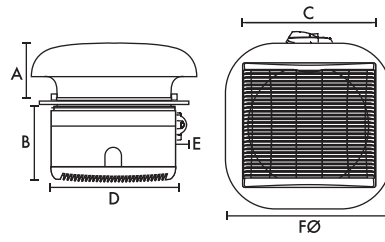

Fan Core (excludes Fitting Kit)

Size	Stock Ref
TX6	472012
TX7	472013
TX9	472014
TX12	472015

Roof Kit (excludes Fan Core)

Size	Stock Ref
TX6	472028
TX7	472029
TX9	472030
TX12	472031

Controllers

Ecotronic Controller Surface Mounting

Stock Ref
W362320

T-Series Controller Surface Mounting

Stock Ref
W361119

Dimensions (mm)

Size Dim.	6 in	7 in	9 in	12 in
A	100	136	136	171
B	130	130	150	177
C	226	265	304	381
D	220	258	302	378
E	54	54	54	54
F Ø	285	400	400	500
Fixing Hole Ø	184	222	260	337
Weight kg*	3.96	4.89	6.22	9.28